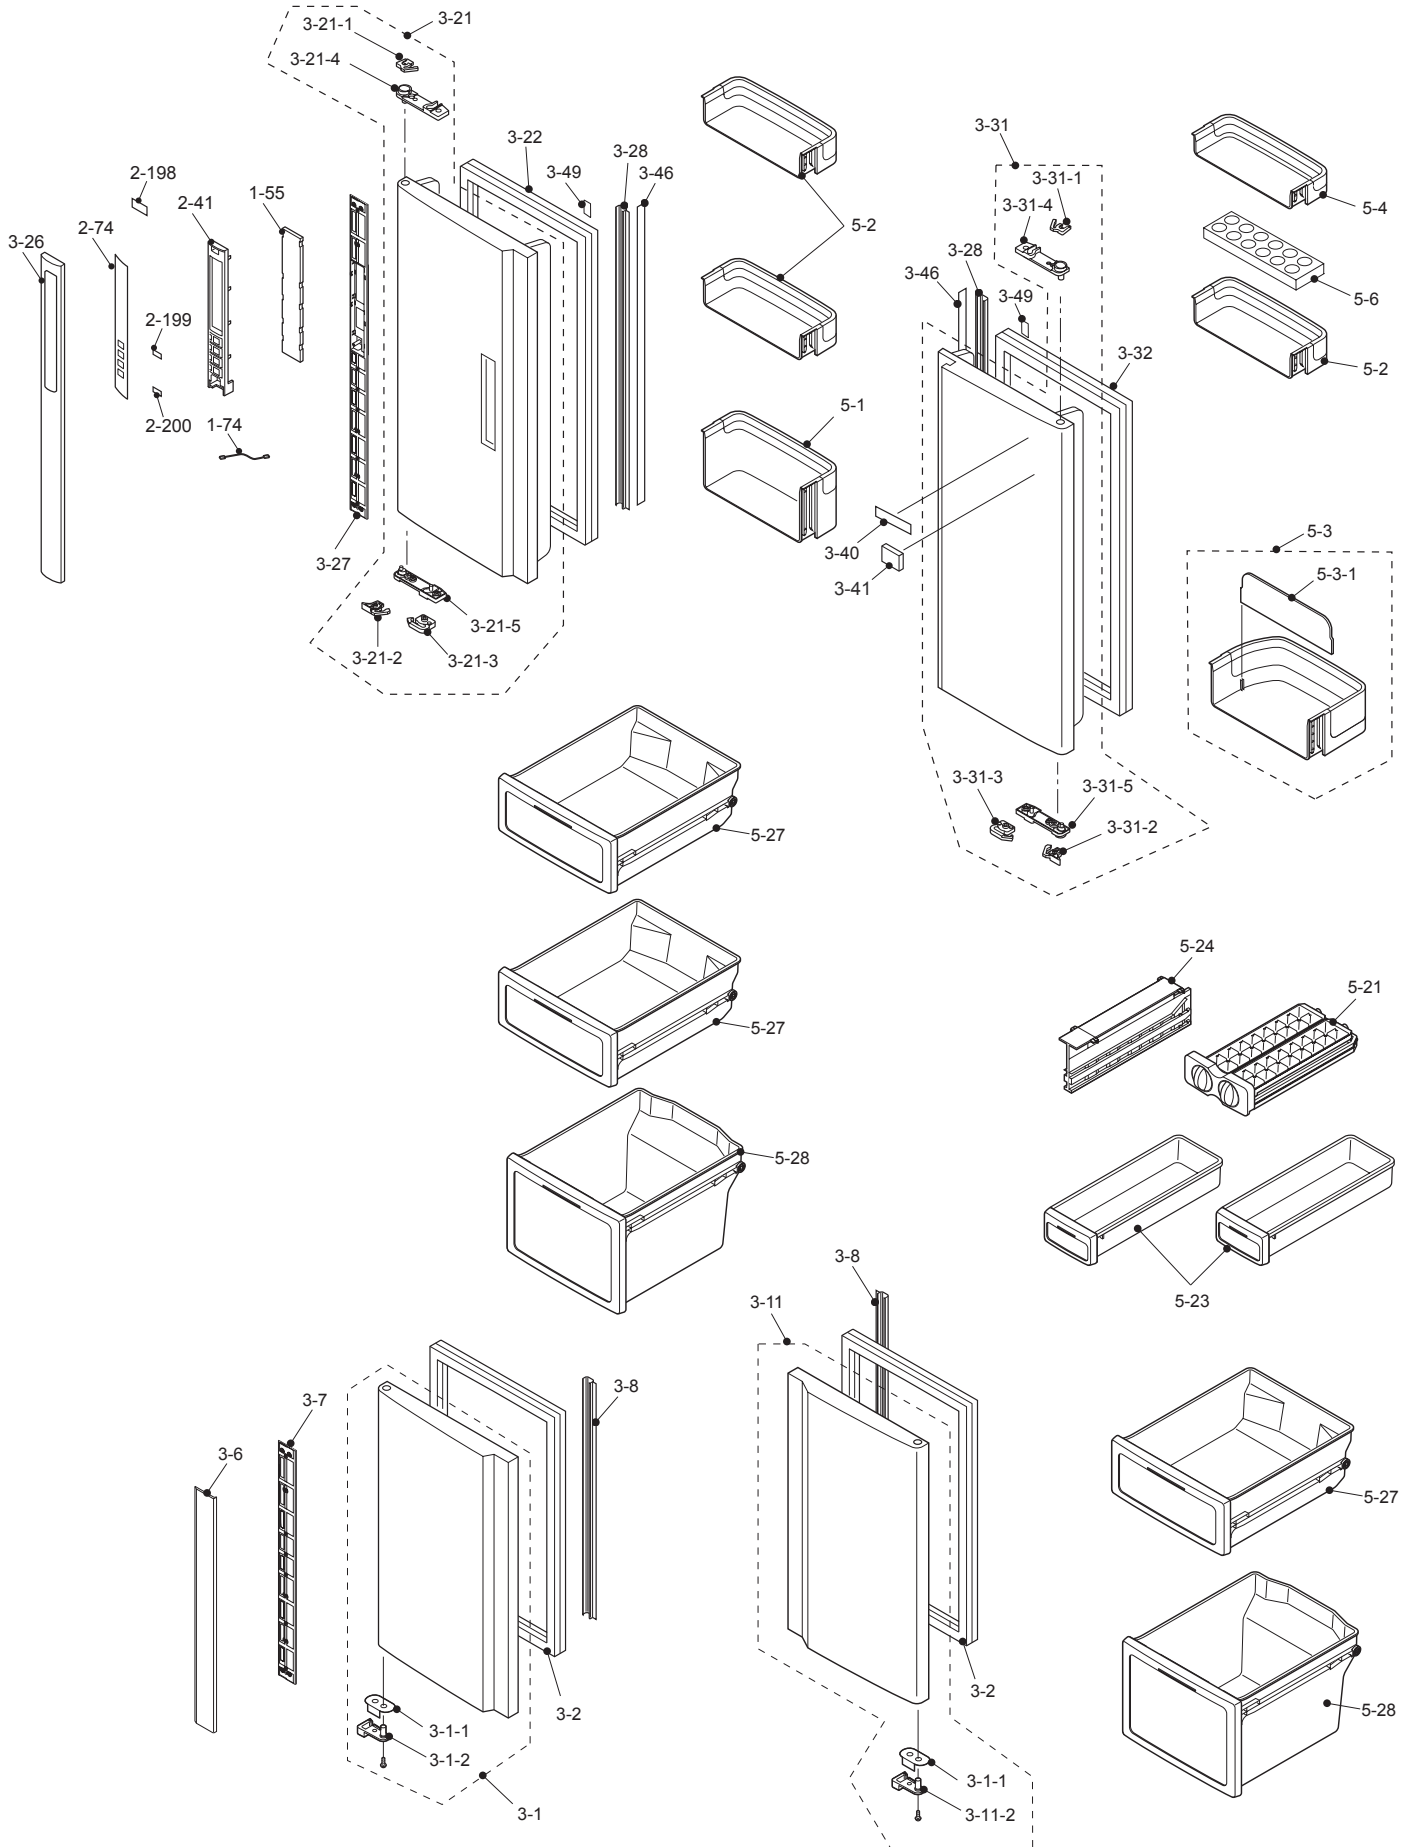

SHARP

PARTS GUIDE

S5010SJ56ELSGT

Refrigerator-freezer

MODEL SJXP624FBSL/
SJXP624FBBK

[1] SJ-XP624FB DOOR PARTS

[4] SJ-XP624FB CYCLE PARTS